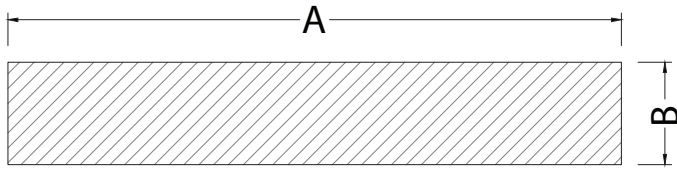

## STANDARD FEATURES

- WMS model include 18GA 430 S/S legs and brackets.
- STRS models include 16GA 430 S/S brackets and 18GA S/S 1-5/8" dia. tubing.
- TWS models include 16GA 430 S/S brackets and 18GA S/S 1-5/8" dia. tubing.
- WS models include 18GA 430 S/S shelf and brackets.
- SW models include 0.187" plate bar 304 S/S.
- DOS models include 18GA 430 double tier over shelf S/S legs, sockets and brackets.
- NSF approved.

STAINLESS STEEL

MODEL	SHELF SIZE	TOP / TUBING	LEGS / SOCKET	BRACKET
<b>WMS2424</b>	24"X24"	18GA 430 S/S	N/A	S/S
<b>STRS22</b>	16"X22"	18GA 1-5/8" S/S	N/A	S/S
<b>STRS42</b>	16"X42"	18GA 1-5/8" S/S	N/A	S/S
<b>TWS1236</b>	12"X36"	18GA 1-5/8" S/S	N/A	S/S
<b>TWS1248</b>	12"X48"	18GA 1-5/8" S/S	N/A	S/S
<b>TWS1260</b>	12"X60"	18GA 1-5/8" S/S	N/A	S/S
<b>WS1224</b>	12"X24"	18GA 430 S/S	N/A	S/S
<b>WS1236</b>	12"X36"	18GA 430 S/S	N/A	S/S
<b>WS1248</b>	12"X48"	18GA 430 S/S	N/A	S/S
<b>WS1260</b>	12"X60"	18GA 430 S/S	N/A	S/S
<b>WS1272</b>	12"X72"	18GA 430 S/S	N/A	S/S
<b>SW24</b>	2"X24"	0.187" 304 S/S	N/A	N/A
<b>SW36</b>	2"X36"	0.187" 304 S/S	N/A	N/A
<b>SW48</b>	2"X48"	0.187" 304 S/S	N/A	N/A
<b>SW60</b>	2"X60"	0.187" 304 S/S	N/A	N/A
<b>DOS1248</b>	12"X48"	18GA 430 S/S	S/S	S/S
<b>DOS1260</b>	12"X60"	18GA 430 S/S	S/S	S/S
<b>DOS1272</b>	12"X72"	18GA 430 S/S	S/S	S/S
<b>DOS1296</b>	12"X96"	18GA 430 S/S	S/S	S/S

DIMENSIONS/MODEL	VIODOS1248	VIODOS1260	VIODOS1272	VIODOS1296
A	48"	60"	72"	96"
B	12"	12"	12"	12"

VIODOS1272

STAINLESS STEEL

DIMENSIONS/MODEL	VIOSW24	VIOSW36	VIOSW48	VIOSW60
A	24"	36"	48"	60"

VIOSW36

DIMENSIONS/MODEL	VIOWS1224	VIOWS1236	VIOWS1248	VIOWS1260	VIOWS1272
A	24"	36"	48"	60"	72"
B	12"	12"	12"	12"	12"

VIOWS1248

DIMENSIONS/MODEL	VIOWMS2424
A	24"
B	24"

VIOWMS2424

STAINLESS STEEL

VIOSTRS2242

DIMENSIONS/MODEL	VIOSTRS2242
A	42"
B	22"

**STAINLESS STEEL**

DIMENSIONS/MODEL	VIOTWS1236	VIOTWS1248	VIOTWS1260
A	36"	48"	60"
B	12"	12"	12"