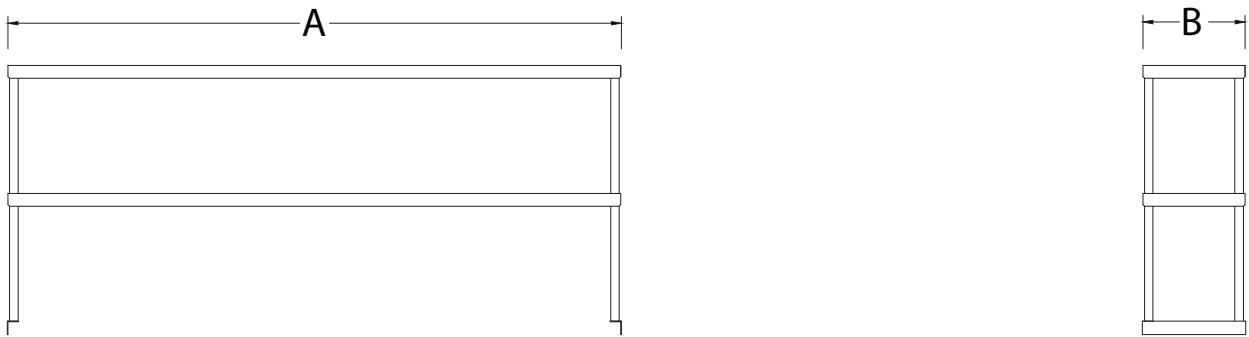

## STANDARD FEATURES

- WMS model include 18GA 430 S/S legs and brackets.
- STRS models include 16GA 430 S/S brackets and 18GA S/S 1-5/8" dia. tubing.
- TWS models include 16GA 430 S/S brackets and 18GA S/S 1-5/8" dia. tubing.
- WS models include 18GA 430 S/S shelf and brackets.
- SW models include 0.187" plate bar 304 S/S.
- DOS models include 18GA 430 double tier over shelf S/S legs, sockets and brackets.
- NSF approved.

STAINLESS STEEL

MODEL	SHELF SIZE	TOP / TUBING	LEGS / SOCKET	BRACKET
<b>WMS2424</b>	24"X24"	18GA 430 S/S	N/A	S/S
<b>STRS22</b>	16"X22"	18GA 1-5/8" S/S	N/A	S/S
<b>STRS42</b>	16"X42"	18GA 1-5/8" S/S	N/A	S/S
<b>TWS1236</b>	12"X36"	18GA 1-5/8" S/S	N/A	S/S
<b>TWS1248</b>	12"X48"	18GA 1-5/8" S/S	N/A	S/S
<b>TWS1260</b>	12"X60"	18GA 1-5/8" S/S	N/A	S/S
<b>WS1224</b>	12"X24"	18GA 430 S/S	N/A	S/S
<b>WS1236</b>	12"X36"	18GA 430 S/S	N/A	S/S
<b>WS1248</b>	12"X48"	18GA 430 S/S	N/A	S/S
<b>WS1260</b>	12"X60"	18GA 430 S/S	N/A	S/S
<b>WS1272</b>	12"X72"	18GA 430 S/S	N/A	S/S
<b>SW24</b>	2"X24"	0.187" 304 S/S	N/A	N/A
<b>SW36</b>	2"X36"	0.187" 304 S/S	N/A	N/A
<b>SW48</b>	2"X48"	0.187" 304 S/S	N/A	N/A
<b>SW60</b>	2"X60"	0.187" 304 S/S	N/A	N/A
<b>DOS1248</b>	12"X48"	18GA 430 S/S	S/S	S/S
<b>DOS1260</b>	12"X60"	18GA 430 S/S	S/S	S/S
<b>DOS1272</b>	12"X72"	18GA 430 S/S	S/S	S/S
<b>DOS1296</b>	12"X96"	18GA 430 S/S	S/S	S/S

DIMENSIONS/MODEL	VIODOS1248	VIODOS1260	VIODOS1272	VIODOS1296
A	48"	60"	72"	96"
B	12"	12"	12"	12"

VIODOS1272

STAINLESS STEEL

DIMENSIONS/MODEL	VIOSW24	VIOSW36	VIOSW48	VIOSW60
A	24"	36"	48"	60"

VIOSW36

DIMENSIONS/MODEL	VIOWS1224	VIOWS1236	VIOWS1248	VIOWS1260	VIOWS1272
A	24"	36"	48"	60"	72"
B	12"	12"	12"	12"	12"

VIOWS1248

DIMENSIONS/MODEL	VIOWMS2424
A	24"
B	24"

VIOWMS2424

STAINLESS STEEL

VIOSTRS2242

DIMENSIONS/MODEL	VIOSTRS2242
A	42"
B	22"

**STAINLESS STEEL**

DIMENSIONS/MODEL	VIOTWS1236	VIOTWS1248	VIOTWS1260
A	36"	48"	60"
B	12"	12"	12"