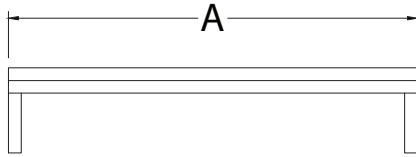

## STANDARD FEATURES

- WMS model include 18GA 430 S/S legs and brackets.
- STRS models include 16GA 430 S/S brackets and 18GA S/S 1-5/8" dia. tubing.
- TWS models include 16GA 430 S/S brackets and 18GA S/S 1-5/8" dia. tubing.
- WS models include 18GA 430 S/S shelf and brackets.
- SW models include 0.187" plate bar 304 S/S.
- DOS models include 18GA 430 double tier over shelf S/S legs, sockets and brackets.
- NSF approved.

DIMENSIONS/MODEL	VIODOS1248	VIODOS1260	VIODOS1272	VIODOS1296
A	48"	60"	72"	96"
B	12"	12"	12"	12"

VIODOS1272

STAINLESS STEEL

DIMENSIONS/MODEL	VIOSW24	VIOSW36	VIOSW48	VIOSW60
A	24"	36"	48"	60"

VIOSW36

DIMENSIONS/MODEL	VIOWS1224	VIOWS1236	VIOWS1248	VIOWS1260	VIOWS1272
A	24"	36"	48"	60"	72"
B	12"	12"	12"	12"	12"

VIOWS1248

DIMENSIONS/MODEL	VIOWMS2424
A	24"
B	24"

VIOWMS2424

STAINLESS STEEL

VIOSTRS2242

DIMENSIONS/MODEL	VIOSTRS2242
A	42"
B	22"

**STAINLESS STEEL**

DIMENSIONS/MODEL	VIOTWS1236	VIOTWS1248	VIOTWS1260
A	36"	48"	60"
B	12"	12"	12"