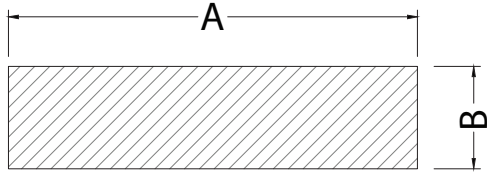

## STANDARD FEATURES

- WMS model include 18GA 430 S/S legs and brackets.
- STRS models include 16GA 430 S/S brackets and 18GA S/S 1-5/8" dia. tubing.
- TWS models include 16GA 430 S/S brackets and 18GA S/S 1-5/8" dia. tubing.
- WS models include 18GA 430 S/S shelf and brackets.
- SW models include 0.187" plate bar 304 S/S.
- DOS models include 18GA 430 double tier over shelf S/S legs, sockets and brackets.
- NSF approved.

DIMENSIONS/MODEL	VIODOS1248	VIODOS1260	VIODOS1272	VIODOS1296
A	48"	60"	72"	96"
B	12"	12"	12"	12"

VIODOS1272

STAINLESS STEEL

DIMENSIONS/MODEL	VIOSW24	VIOSW36	VIOSW48	VIOSW60
A	24"	36"	48"	60"

VIOSW36

DIMENSIONS/MODEL	VIOWS1224	VIOWS1236	VIOWS1248	VIOWS1260	VIOWS1272
A	24"	36"	48"	60"	72"
B	12"	12"	12"	12"	12"

VIOWS1248

DIMENSIONS/MODEL	VIOWMS2424
A	24"
B	24"

VIOWMS2424

STAINLESS STEEL

VIOSTRS2242

DIMENSIONS/MODEL	VIOSTRS2242
A	42"
B	22"

**STAINLESS STEEL**

DIMENSIONS/MODEL	VIOTWS1236	VIOTWS1248	VIOTWS1260
A	36"	48"	60"
B	12"	12"	12"